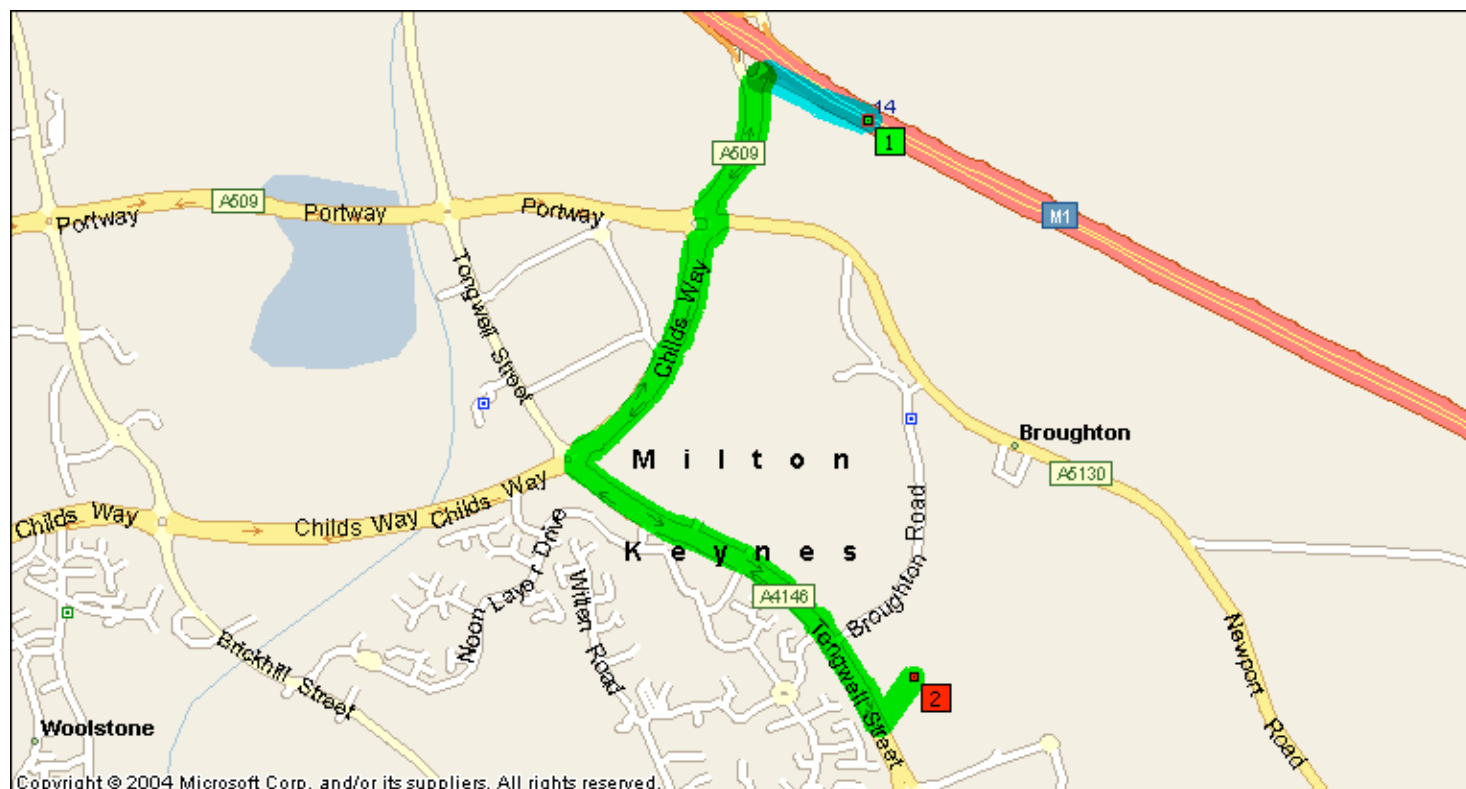

**M1, Junction 14, Milton Keynes (from south)**

Time	Distance	Instruction
09:00	0.0	<b>1 Depart M1, Junction 14 on Ramp (West) for 0.2 mi towards A509 / Milton Keynes</b>
09:00	0.2	At roundabout, take the FIRST exit onto A509 for 0.3 mi
09:00	0.5	At roundabout, take the SECOND exit onto A4146 [Childs Way] for 0.5 mi
09:01	1.0	At roundabout, take the FIRST exit onto A4146 [Tongwell Street] for 0.7 mi
09:01	1.7	Turn LEFT (North-East) onto Local road(s) for 174 yds
09:01	1.8	Turn RIGHT onto Broughton Road
09:02	0.1	Turn RIGHT onto Swanwick Lane
09:02	0.2	Turn LEFT onto Swanwick Walk,
09:03		MaJic House is directly on your right, welcome.