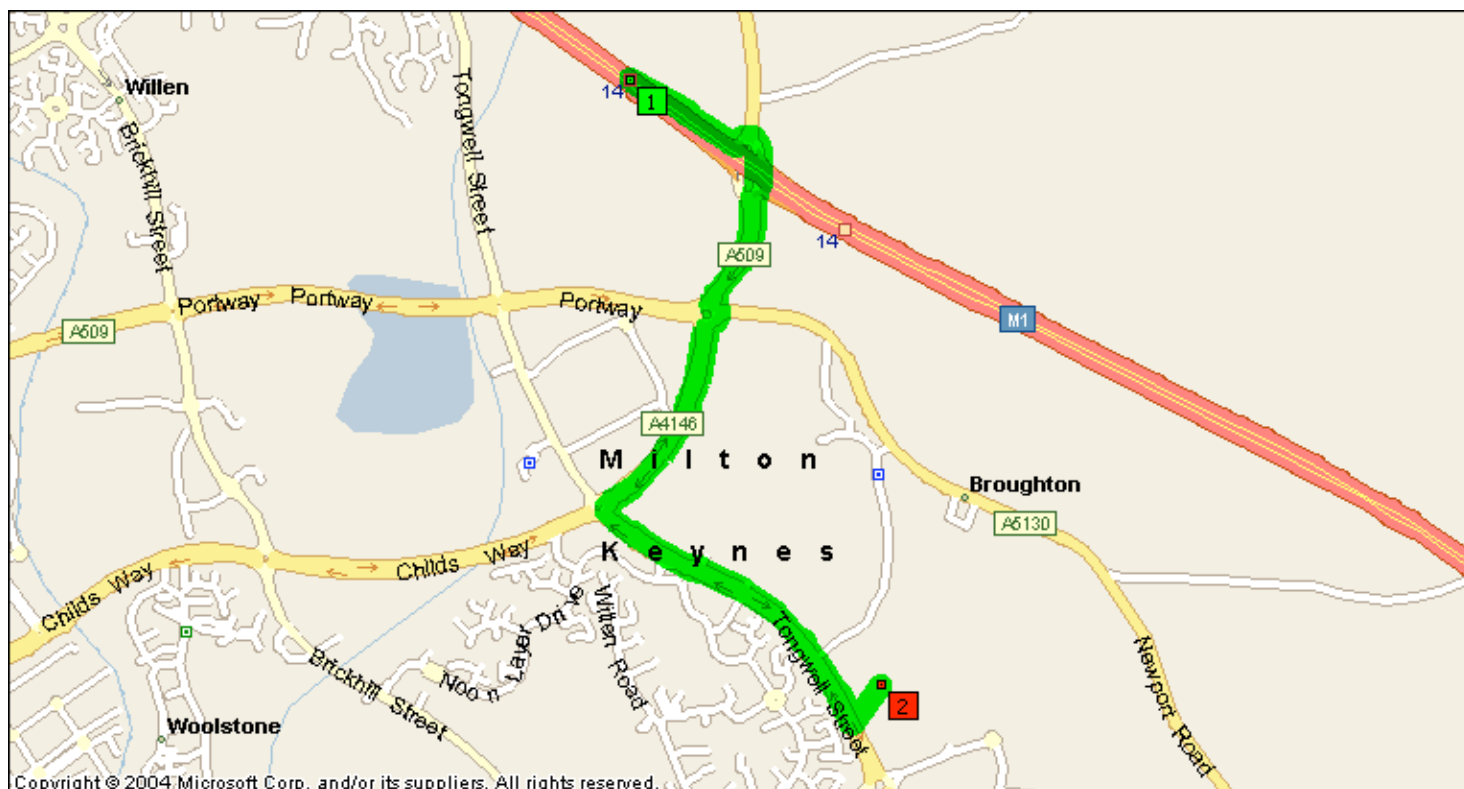

**M1, Junction 14, Milton Keynes (from north)**

Time	Distance	Instruction
09:00	0.0	<b>1 Depart M1, Junction 14 on Ramp (West) for 0.2 mi towards A509 / Milton Keynes</b>
09:00	0.3	At roundabout, take the THIRD exit onto A509 for 0.4 mi
09:00	0.7	At roundabout, take the SECOND exit onto A4146 [Childs Way] for 0.5 mi
09:01	1.2	At roundabout, take the FIRST exit onto A4146 [Tongwell Street] for 0.7 mi
09:01	1.9	Turn LEFT (North-East) onto Local road(s) for 174 yds
09:01	1.8	Turn RIGHT onto Broughton Road
09:02	0.1	Turn RIGHT onto Swanwick Lane
09:02	0.2	Turn LEFT onto Swanwick Walk,
09:03		MaJic House is directly on your right, welcome.